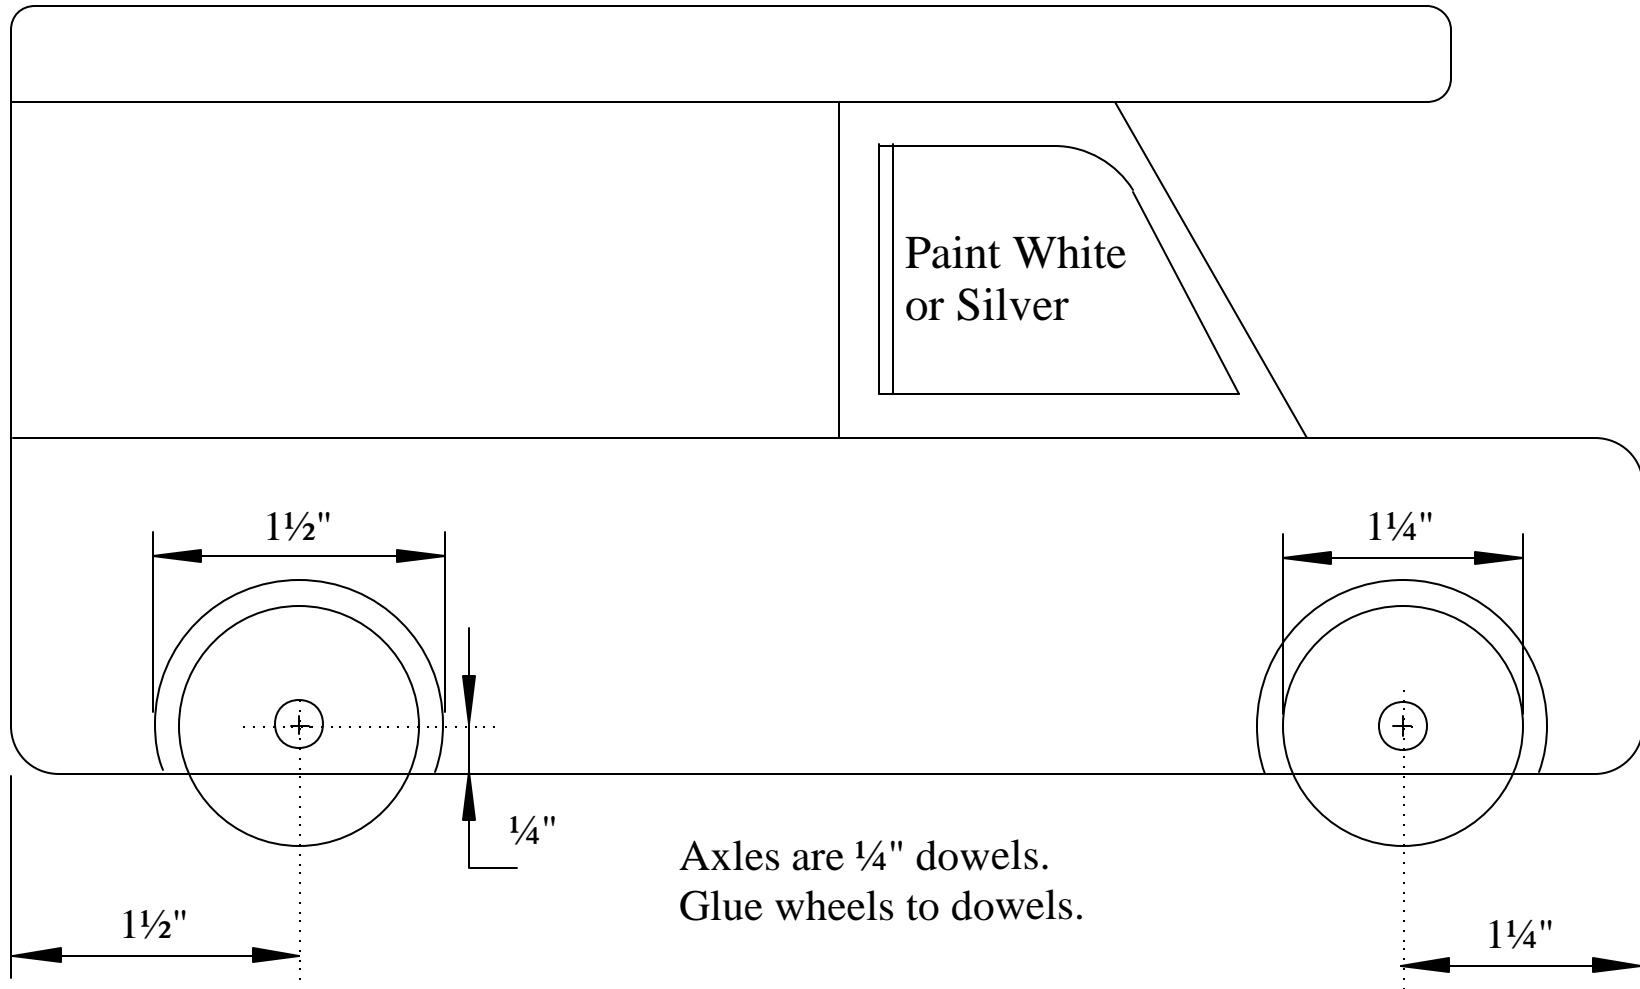

Trademark Applied For
© All Rights Reserved