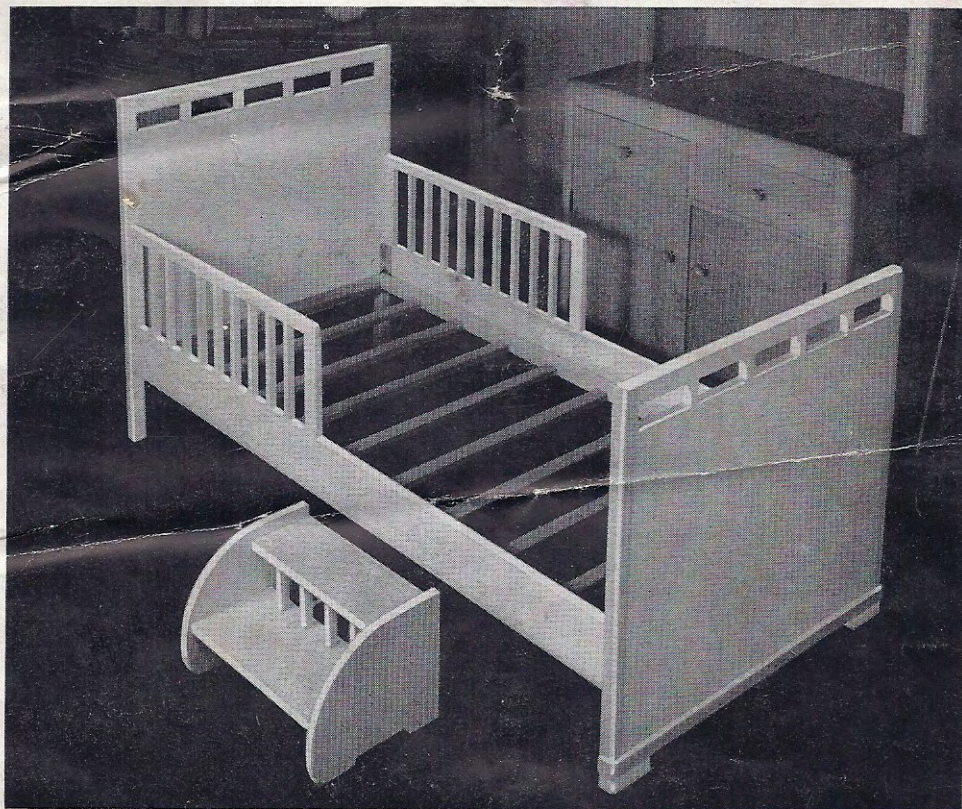

★ E. G. HAMILTON - MANAGING EDITOR

A. M. WARKASKE - TECH. EDITOR

VOLUME FIFTEEN

Issue No. 6

PRICE TEN CENTS

JUNIOR BED

★ HERE is a project, made from light hardwood such as birch or maple, that will be welcome in any home with small children. The bed was designed around a standard junior size spring and mattress. It would be best, however, to check on such sizes and possibly buy the spring and mattress before beginning construction on the bed. In this way any slight change in dimension size may be corrected before much of the work of construction is finished. The drawing on the following page is self-explanatory. The hardware may be purchased from your local hardware dealer. The finish of the original was natural with several coats of white shellac, followed by either wax or varnish.