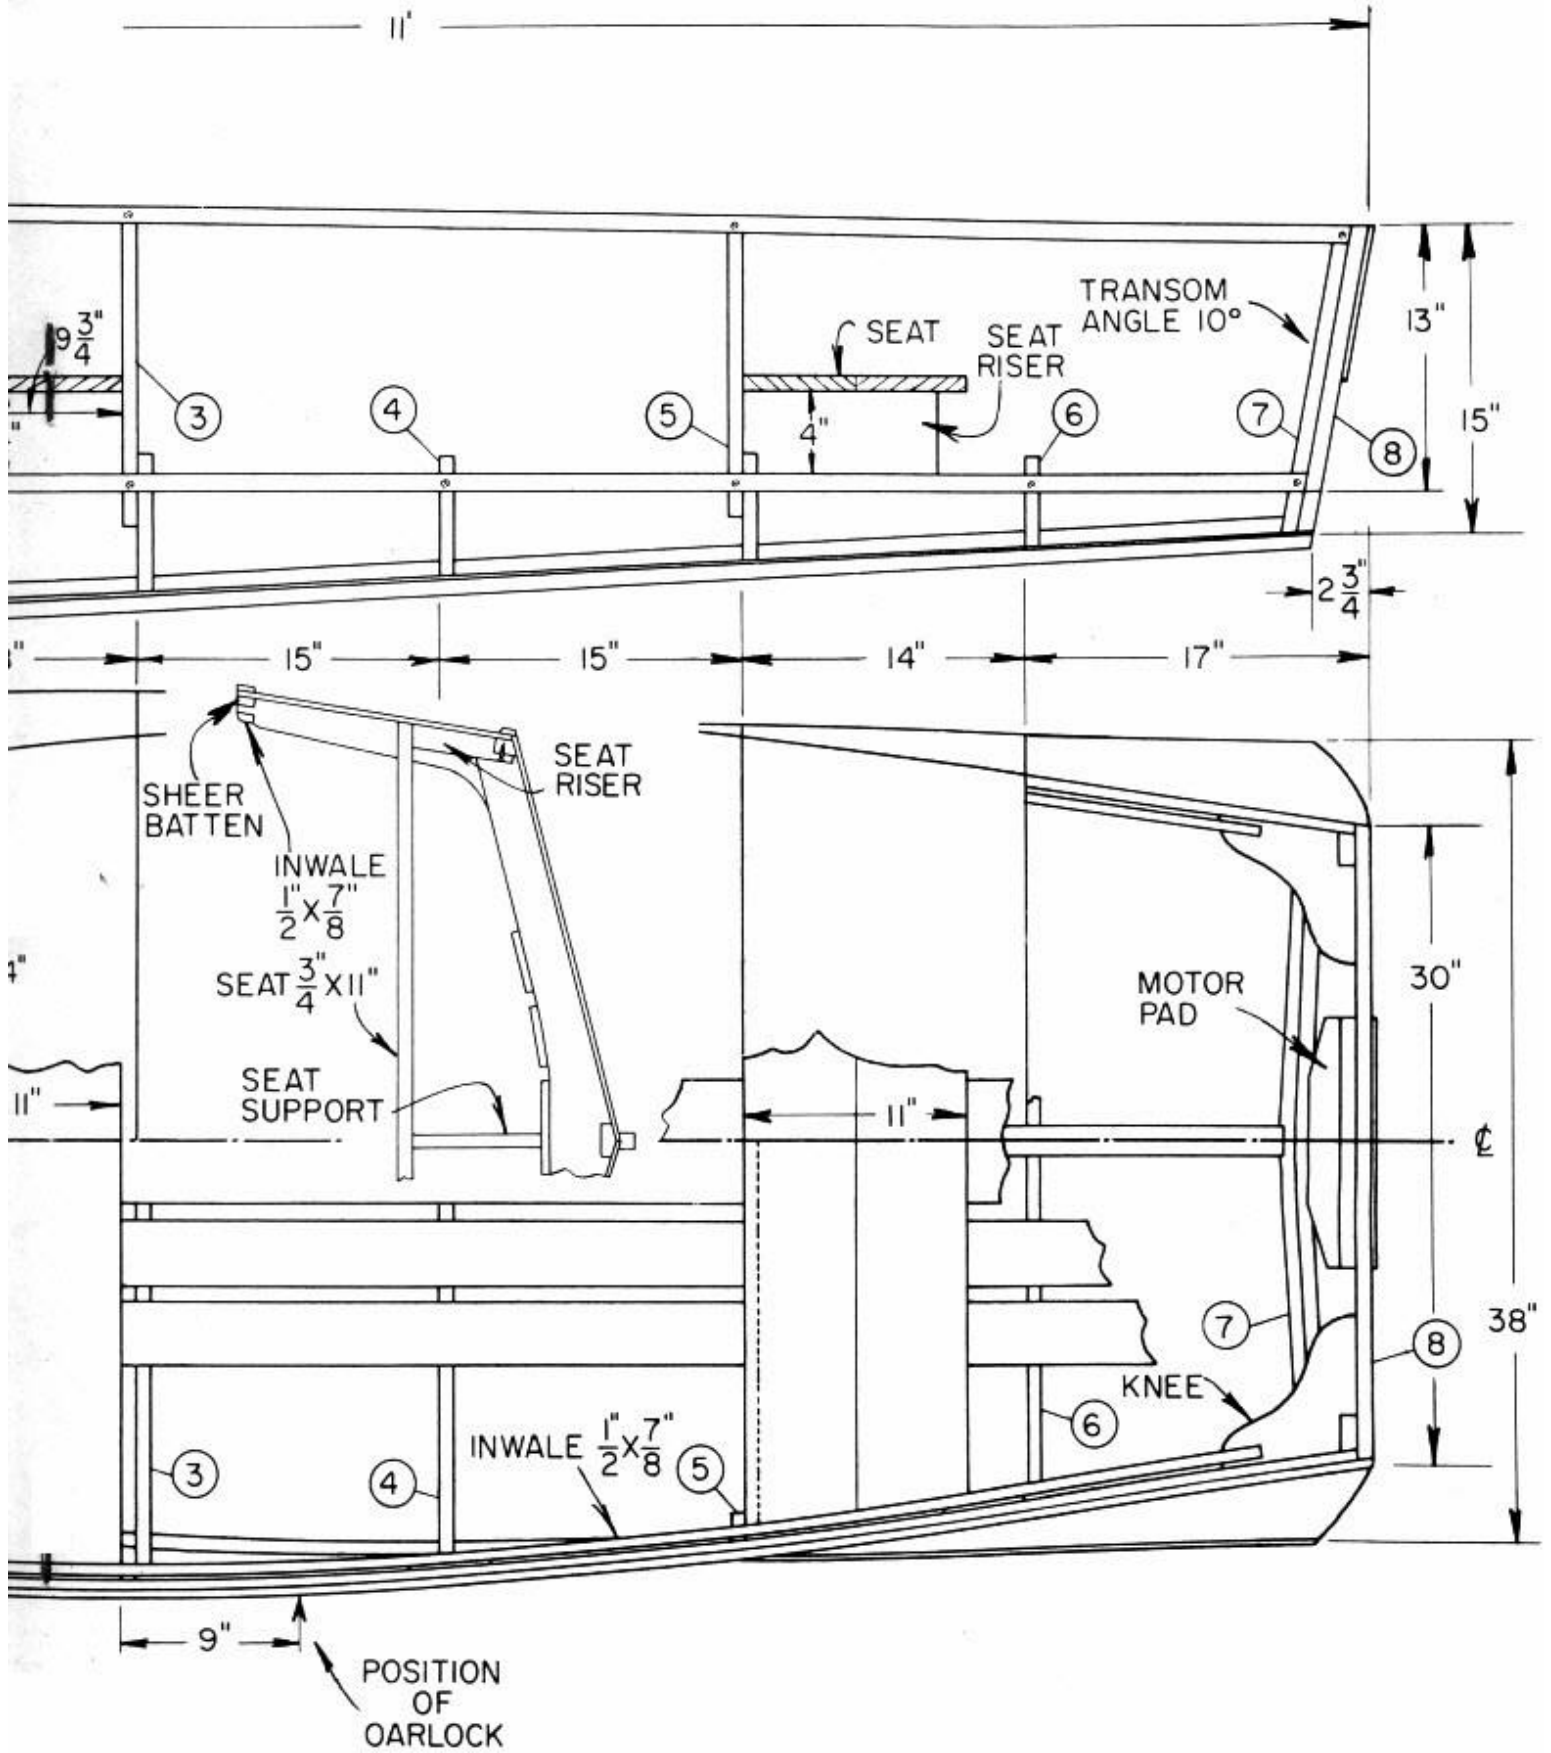

*Here is a set of
Project Plans
from*

Copyright © 2004

All Rights Reserved

DELTACRAFT BOAT PLANS

11'

TRANSOM ANGLE 10°

SEAT

SEAT RISER

3

4

5

6

7

8

4"

9 3/4"

13"

15"

2 3/4"

15"

15"

14"

17"

1"