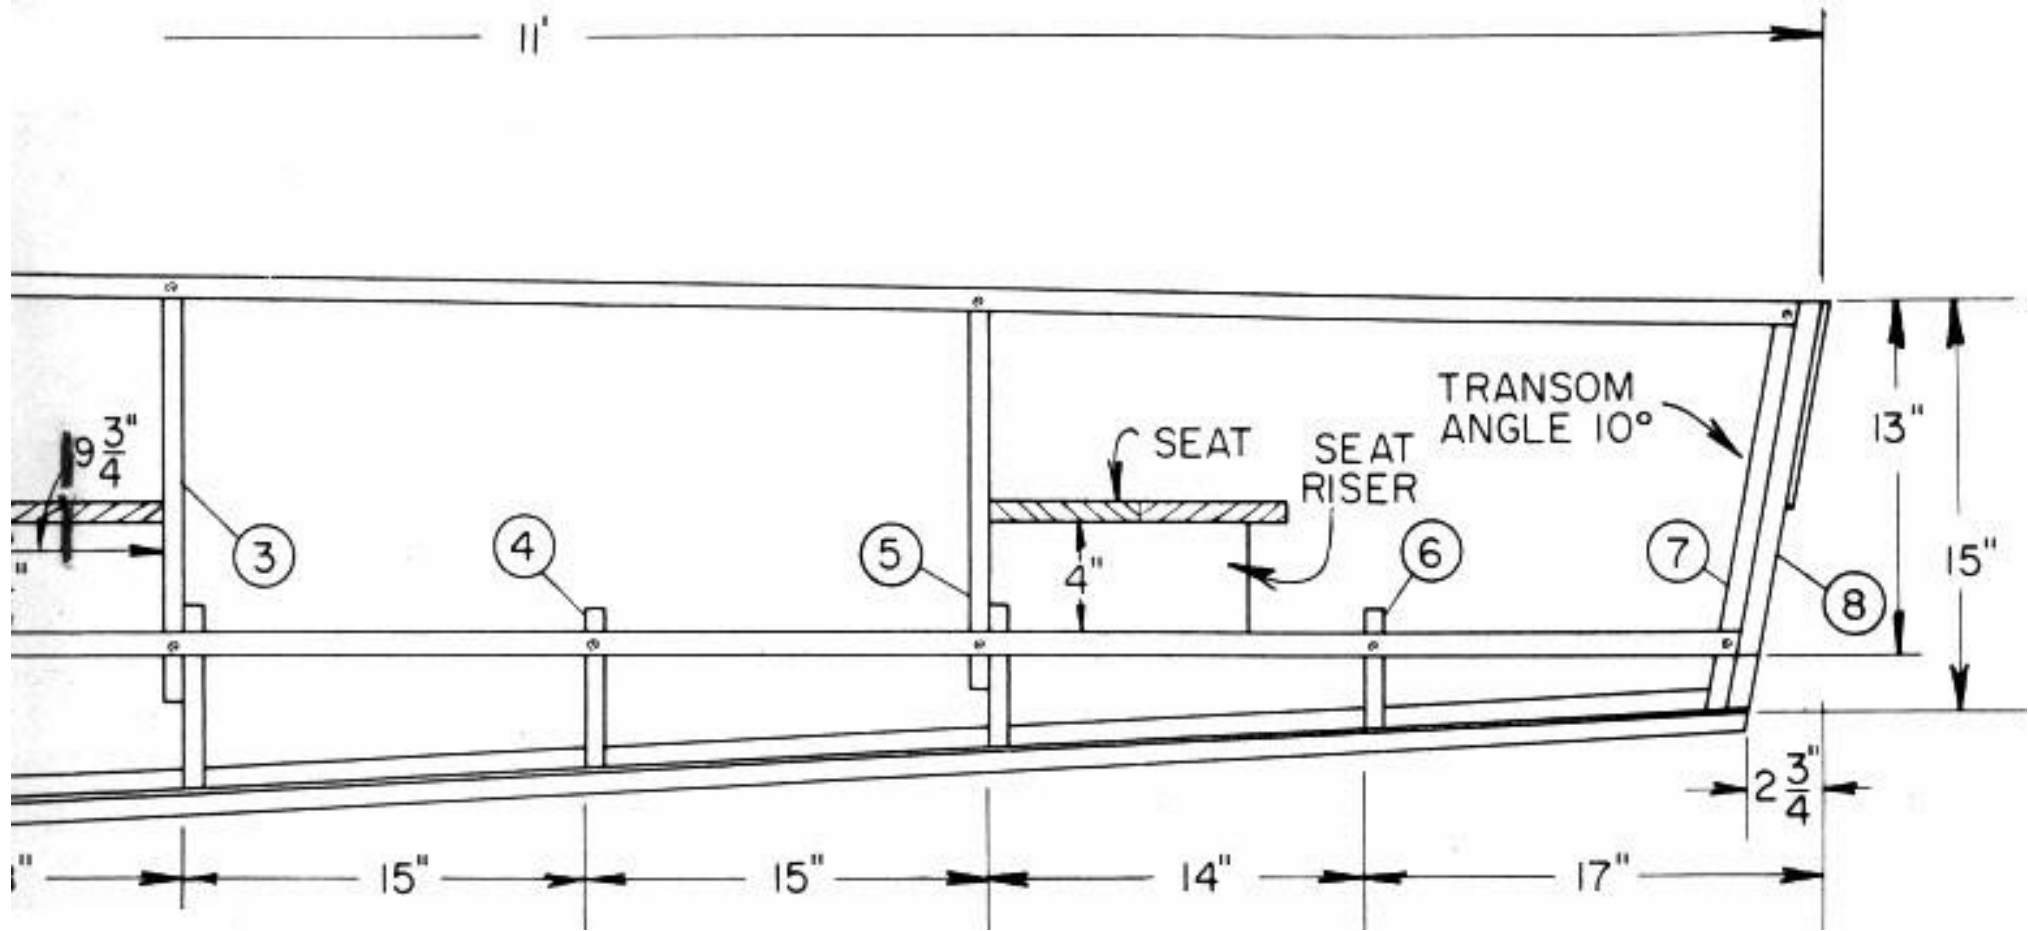

*Here is a set of
Project Plans
from*

Copyright © 2004

All Rights Reserved

DELTACRAFT BOAT PLANS

11'

TRANSOM ANGLE 10°

SEAT

SEAT RISER

3

4

5

6

7

8

4"

9 3/4"

13"

15"

2 3/4"

15"

15"

14"

17"

1"