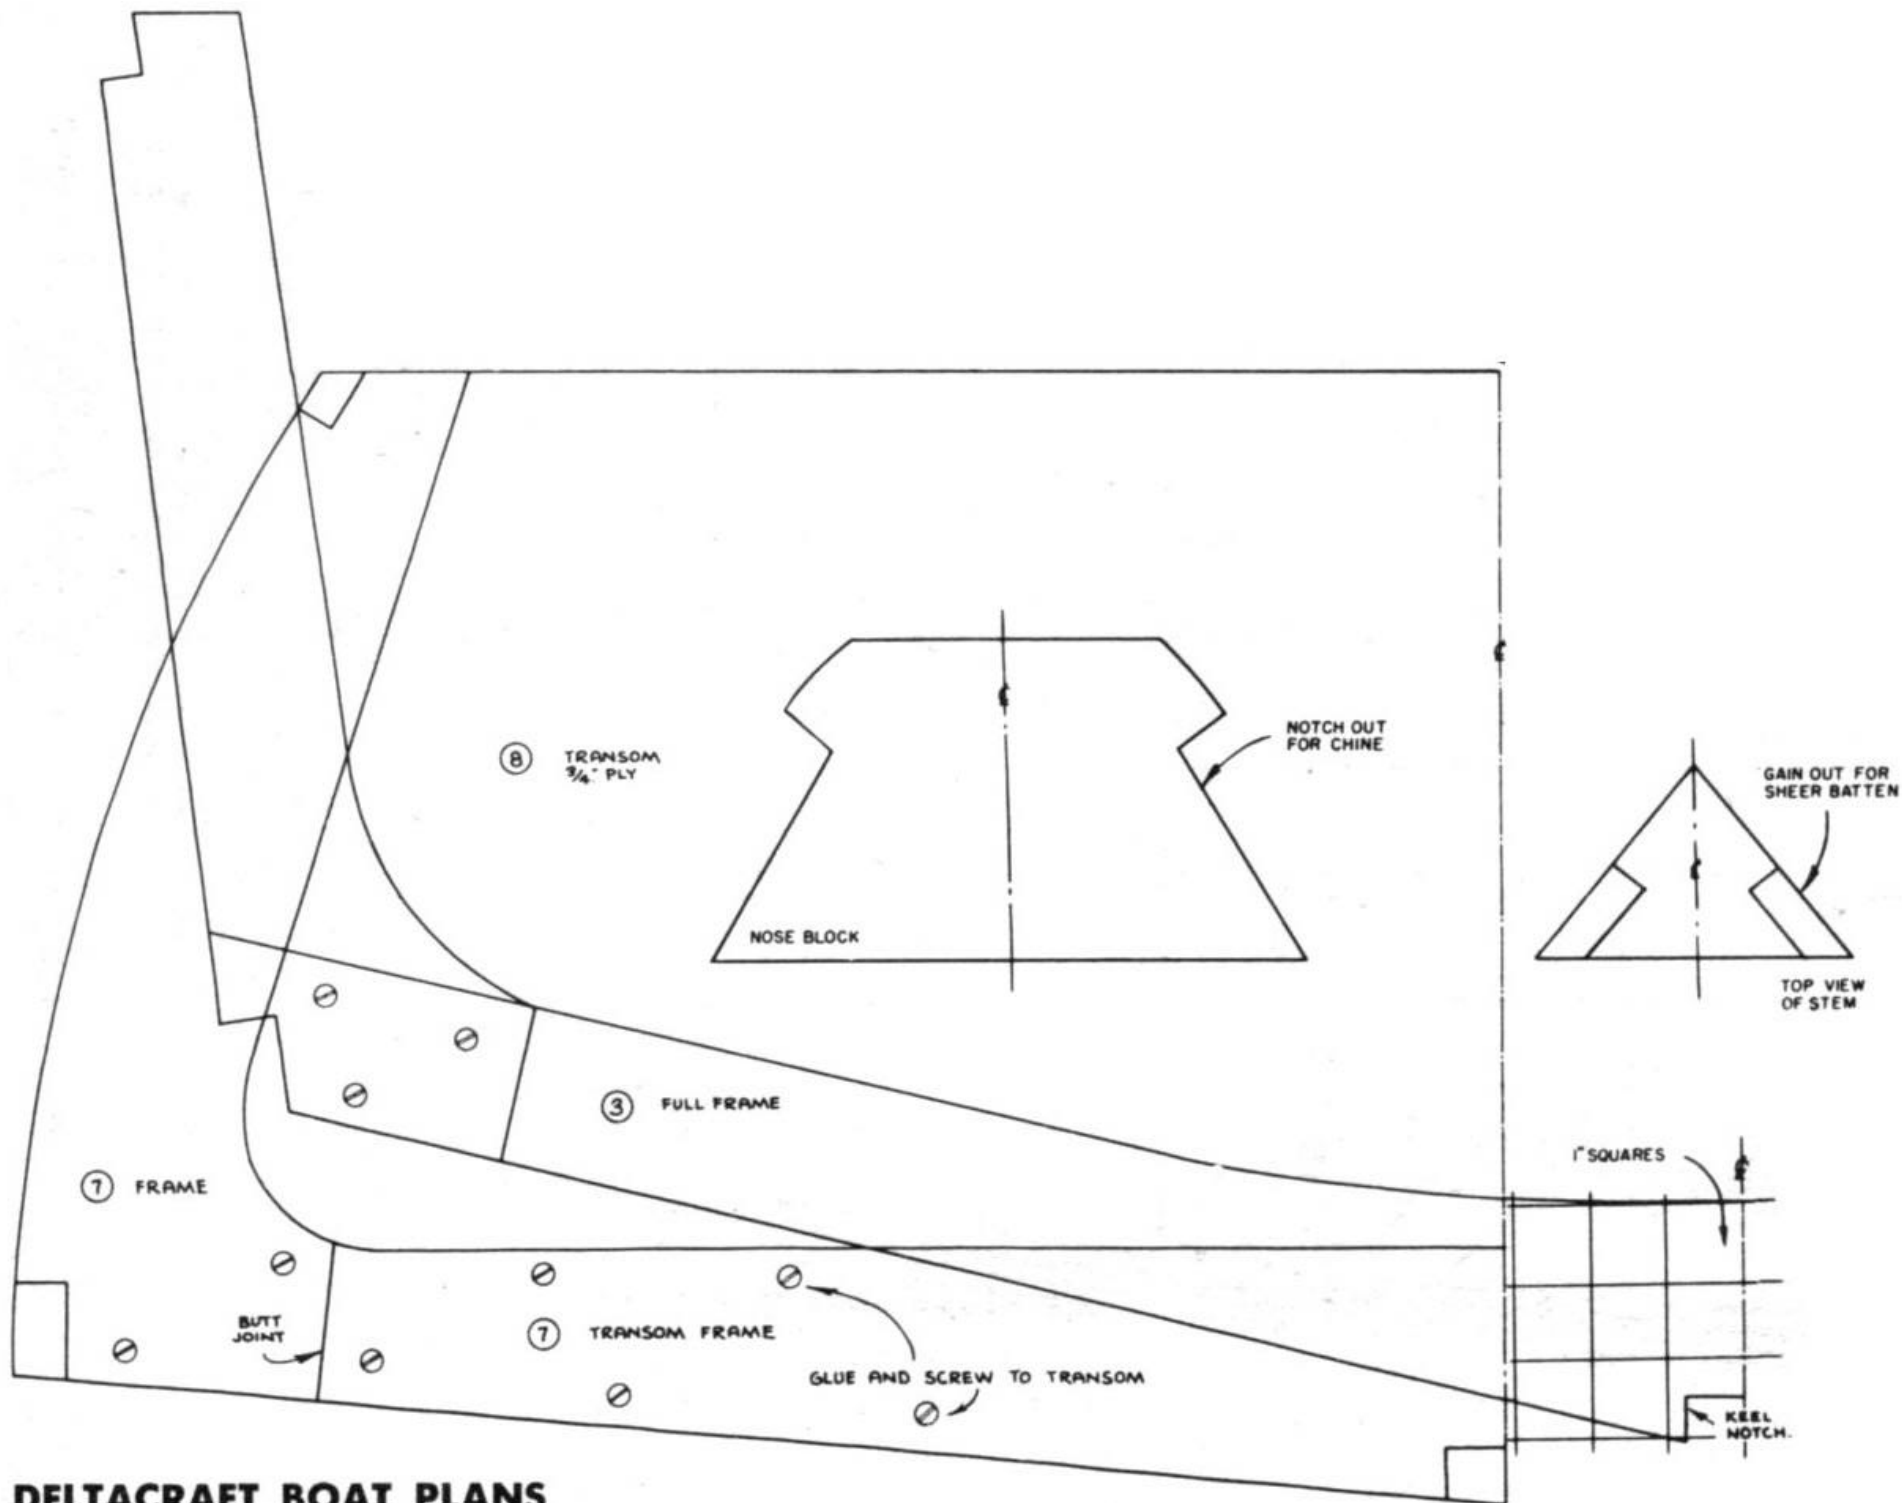

*Here is a set of
Project Plans
from*

Copyright © 2004

All Rights Reserved

DELTACRAFT BOAT PLANS

11'

TRANSOM ANGLE 10°

SEAT

SEAT RISER

3

4

5

6

7

8

4"

9 3/4"

13"

15"

2 3/4"

15"

15"

14"

17"

1"