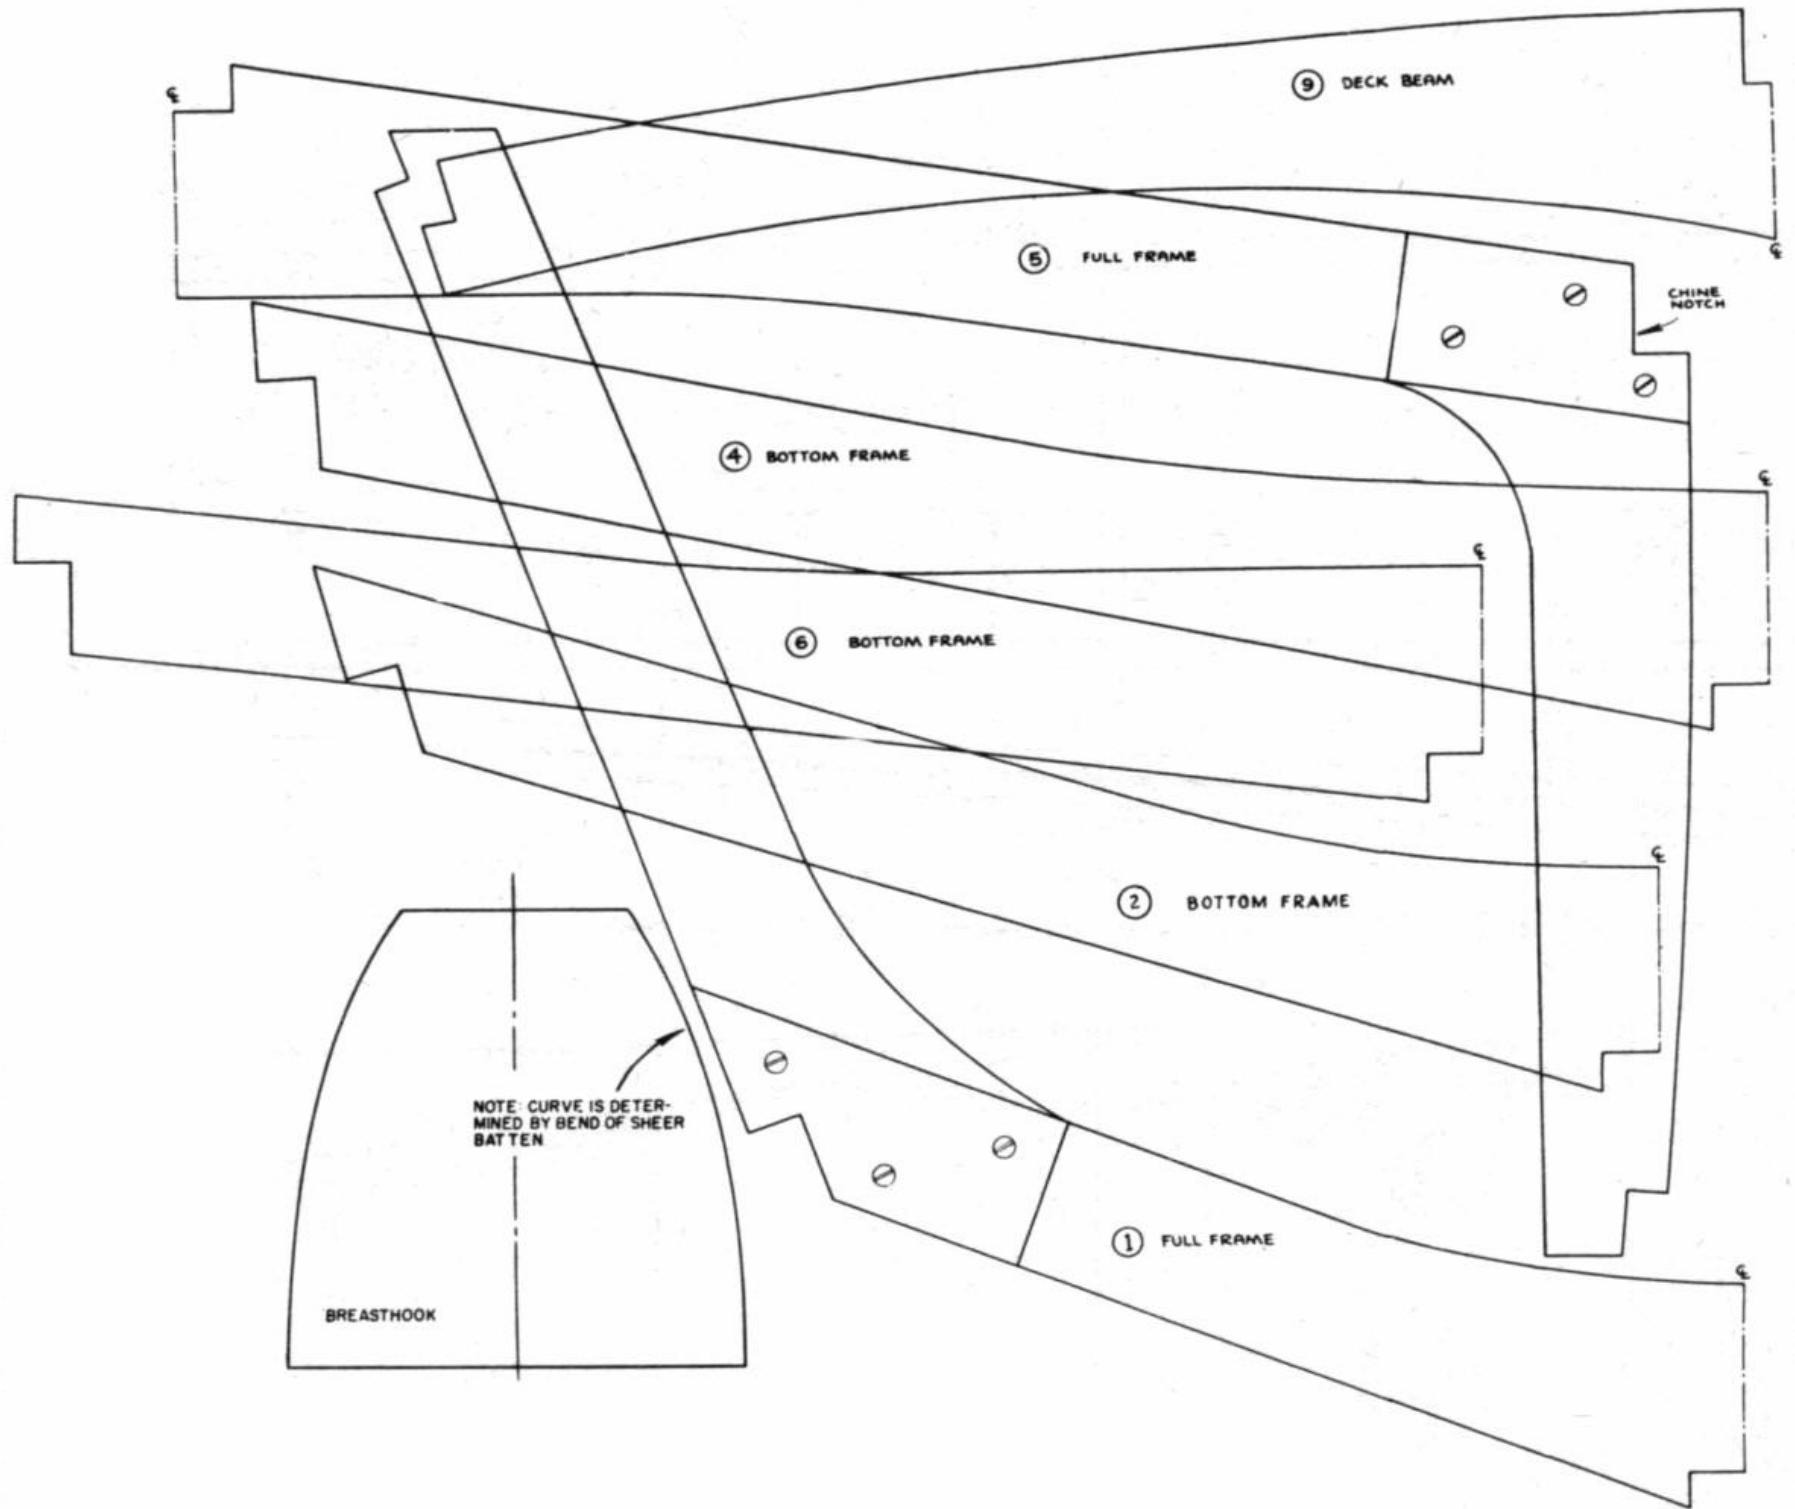

*Here is a set of
Project Plans
from*

Copyright © 2004

All Rights Reserved

DELTACRAFT BOAT PLANS

11'

TRANSOM ANGLE 10°

SEAT

SEAT RISER

3

4

5

6

7

8

4"

9 3/4"

13"

15"

2 3/4"

15"

15"

14"

17"

1"